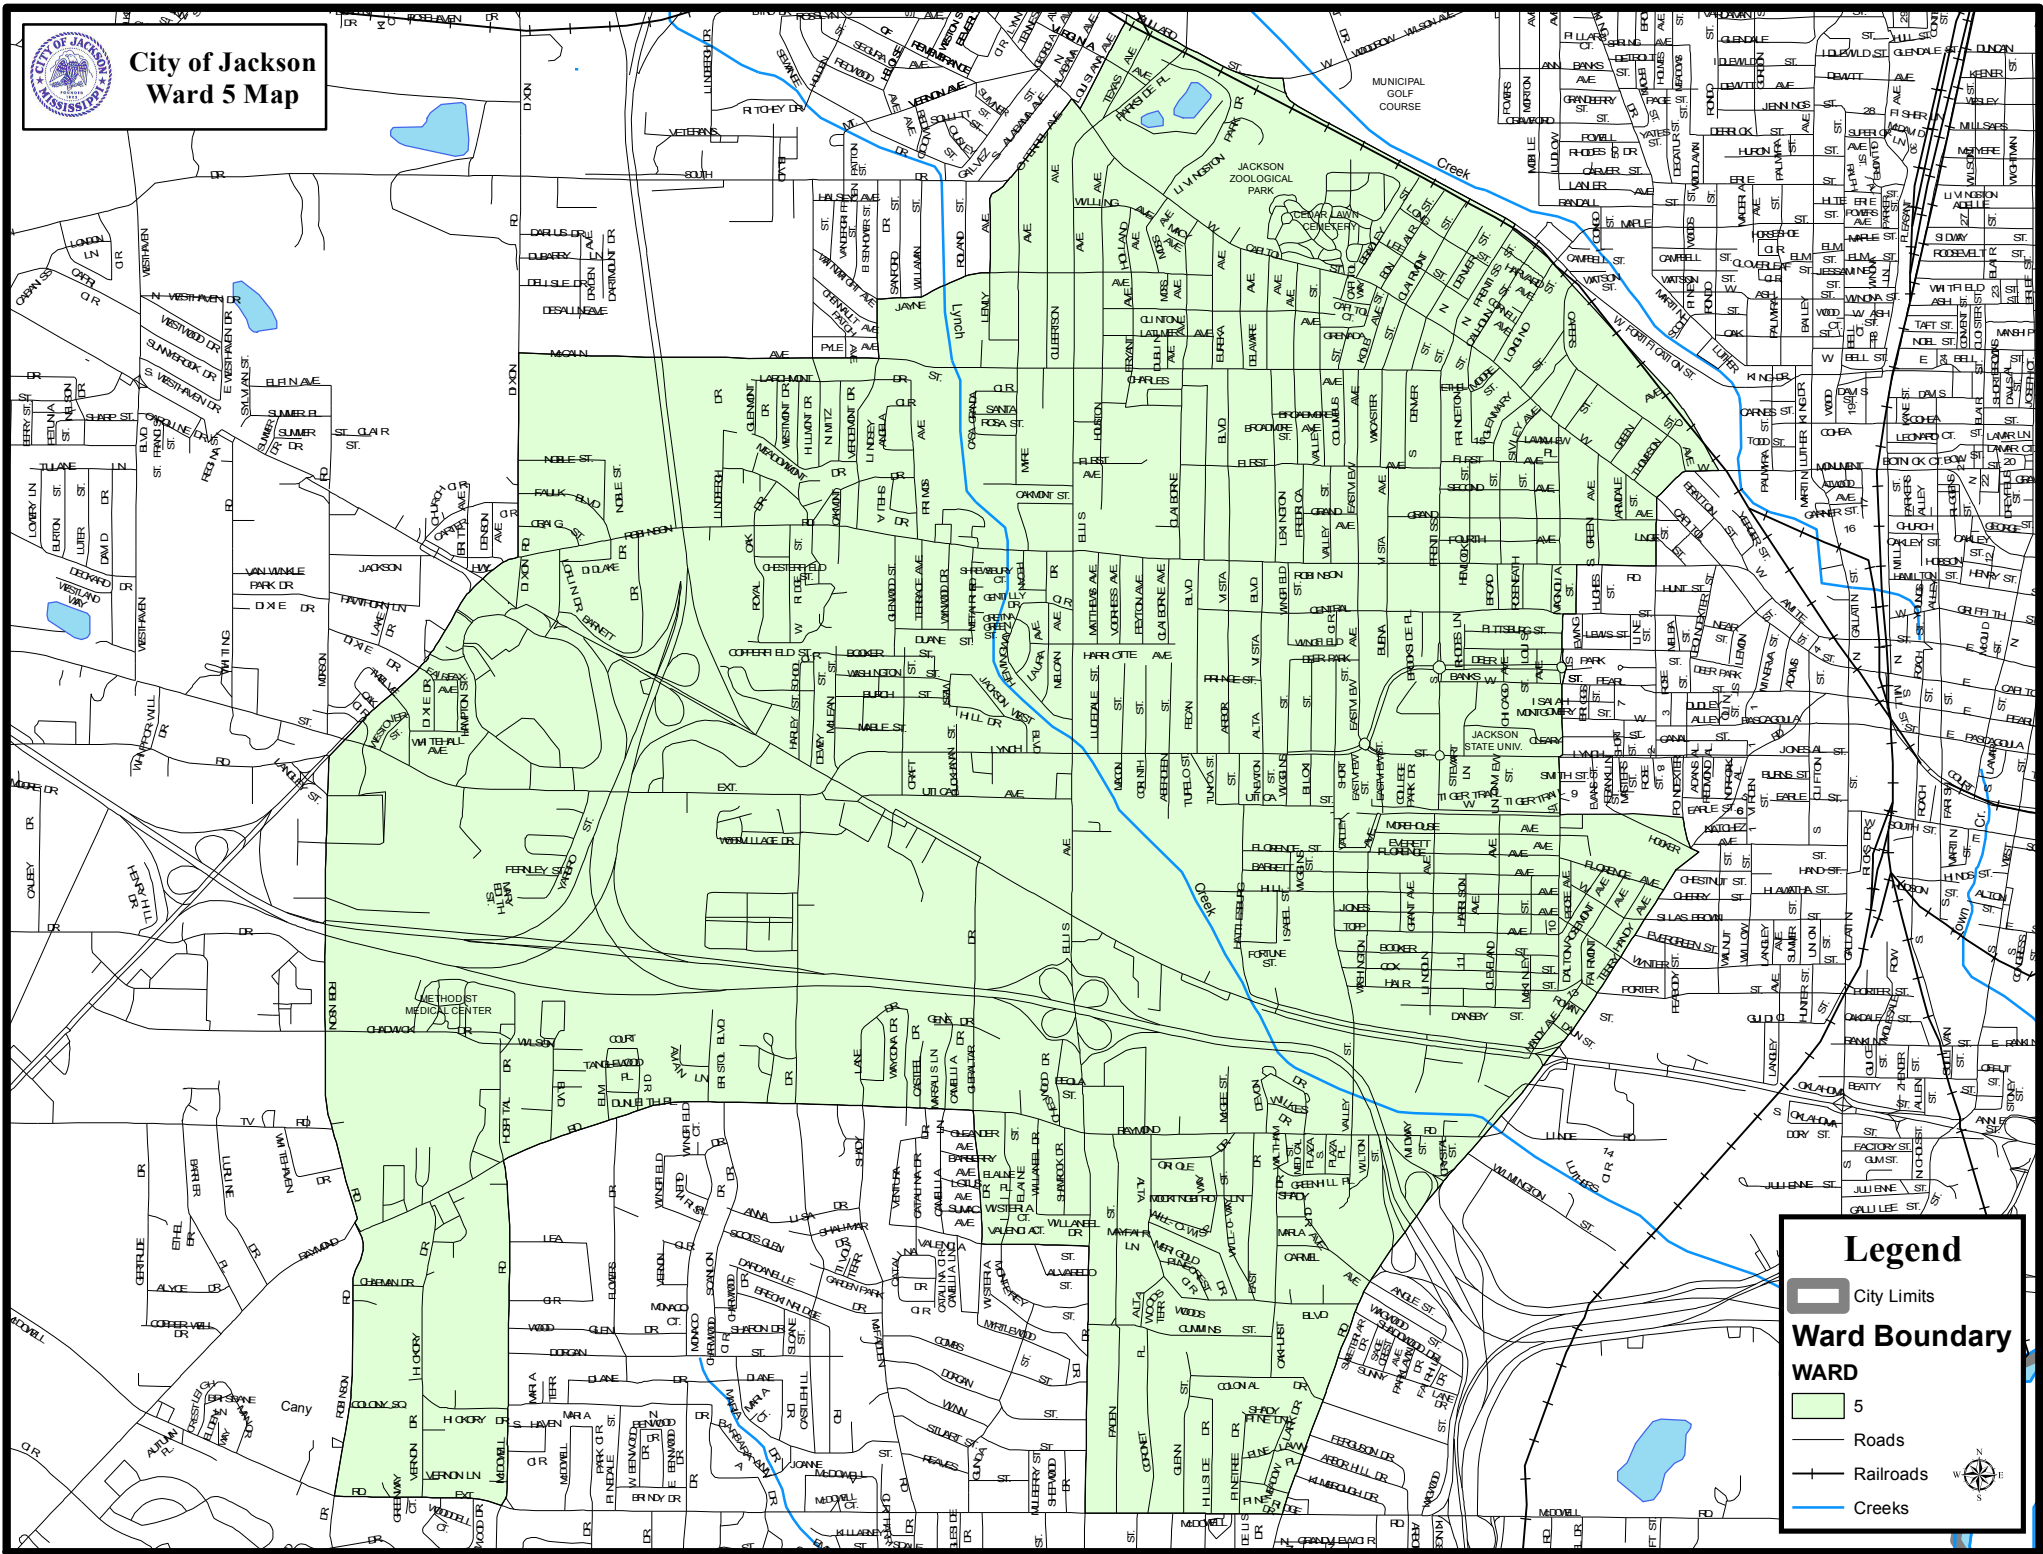

City of Jackson Ward 5 Map

Legend

- City Limits
- Ward Boundary**
- WARD**
- 5
- Roads
- Railroads
- Creeks