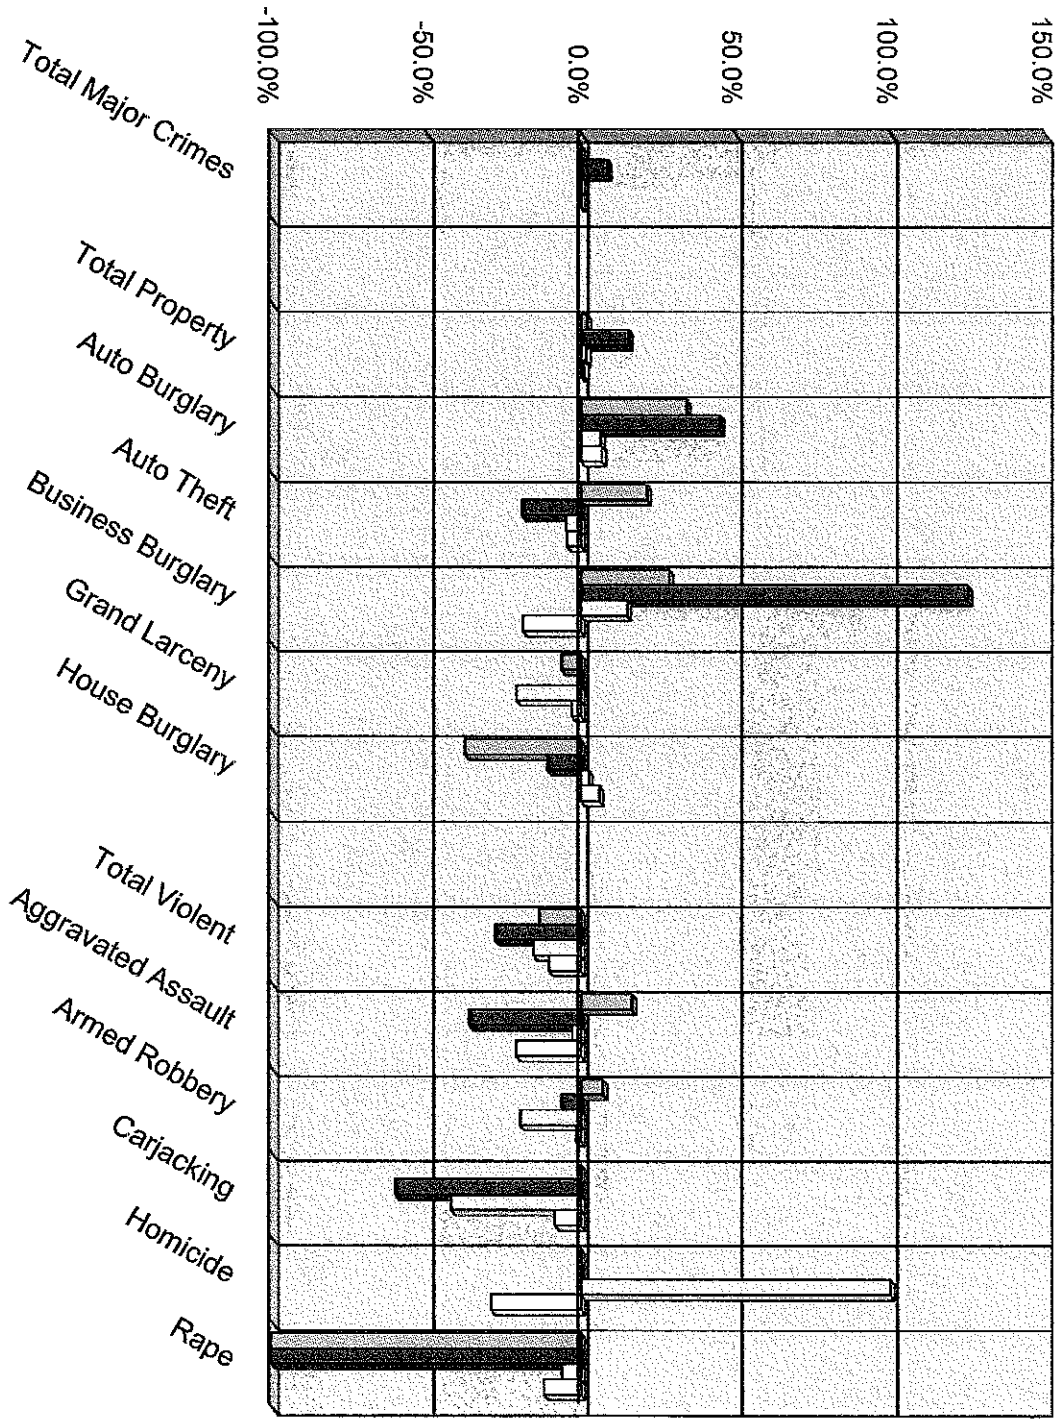

Jackson Police Department

Criminal Intelligence Unit

“Statistics/GIS”

Major Crime Overview Report

Citywide Totals for the Week of
October 19, 2009 through October 25, 2009

Prepared By:
Detective Bureau

Table of Contents

Major Crimes Graph.....	1
Citywide Major Crimes Overview.....	2
Property Crimes Overview	3
Violent Crimes Overview	4
Precinct One Overview	5
Precinct Two Overview.....	6
Precinct Three Overview	7
Precinct Four Overview	8

APPENDIX

- Pct 1 Top Ten Crimes**
- Pct 2 Top Ten Crimes**
- Pct 3 Top Ten Crimes**
- Pct 4 Top Ten Crimes**

Major Crimes October 19, 2009 through October 25, 2009

Last Week
Last Year
Last 28 da
Last YTD

Jackson Police Department
Major Crime Overview for
October 19, 2009 Through October 25, 2009

Major Crimes

Crime	This Wk.	Last Wk.	Δ%	Last Year	Δ%	Past 28 da. This Year	Past 28 da. Last Year	Δ%	This Year YTD	Last Year YTD	Δ%
Total Major Crimes	242	242	0.0%	223	8.5%	940	950	-1.1%	9932	9984	-0.5%
Total Property	216	212	1.9%	187	15.5%	812	799	1.6%	8681	8591	1.0%
Auto Burglary	90	67	34.3%	62	45.2%	268	252	6.3%	2907	2723	6.8%
Auto Theft	34	28	21.4%	42	-19.0%	121	127	-4.7%	1419	1484	-4.4%
Business Burglary	27	21	28.6%	12	125.0%	84	73	15.1%	736	905	-18.7%
Grand Larceny	15	16	-6.3%	15	0.0%	58	73	-20.5%	756	779	-3.0%
House Burglary	50	80	-37.5%	56	-10.7%	281	274	2.6%	2863	2700	6.0%
Total Violent	26	30	-13.3%	36	-27.8%	128	151	-15.2%	1251	1393	-10.2%
Aggravated Assault	7	6	16.7%	11	-36.4%	36	37	-2.7%	348	439	-20.7%
Armed Robbery	15	14	7.1%	16	-6.3%	62	77	-19.5%	610	619	-1.5%
Carjacking	2	2	0.0%	5	-60.0%	11	19	-42.1%	155	169	-8.3%
Homicide	2	0	N/A	0	N/A	4	2	100.0%	34	48	-29.2%
Rape	0	8	-100.0%	4	-100.0%	15	16	-6.3%	104	118	-11.9%