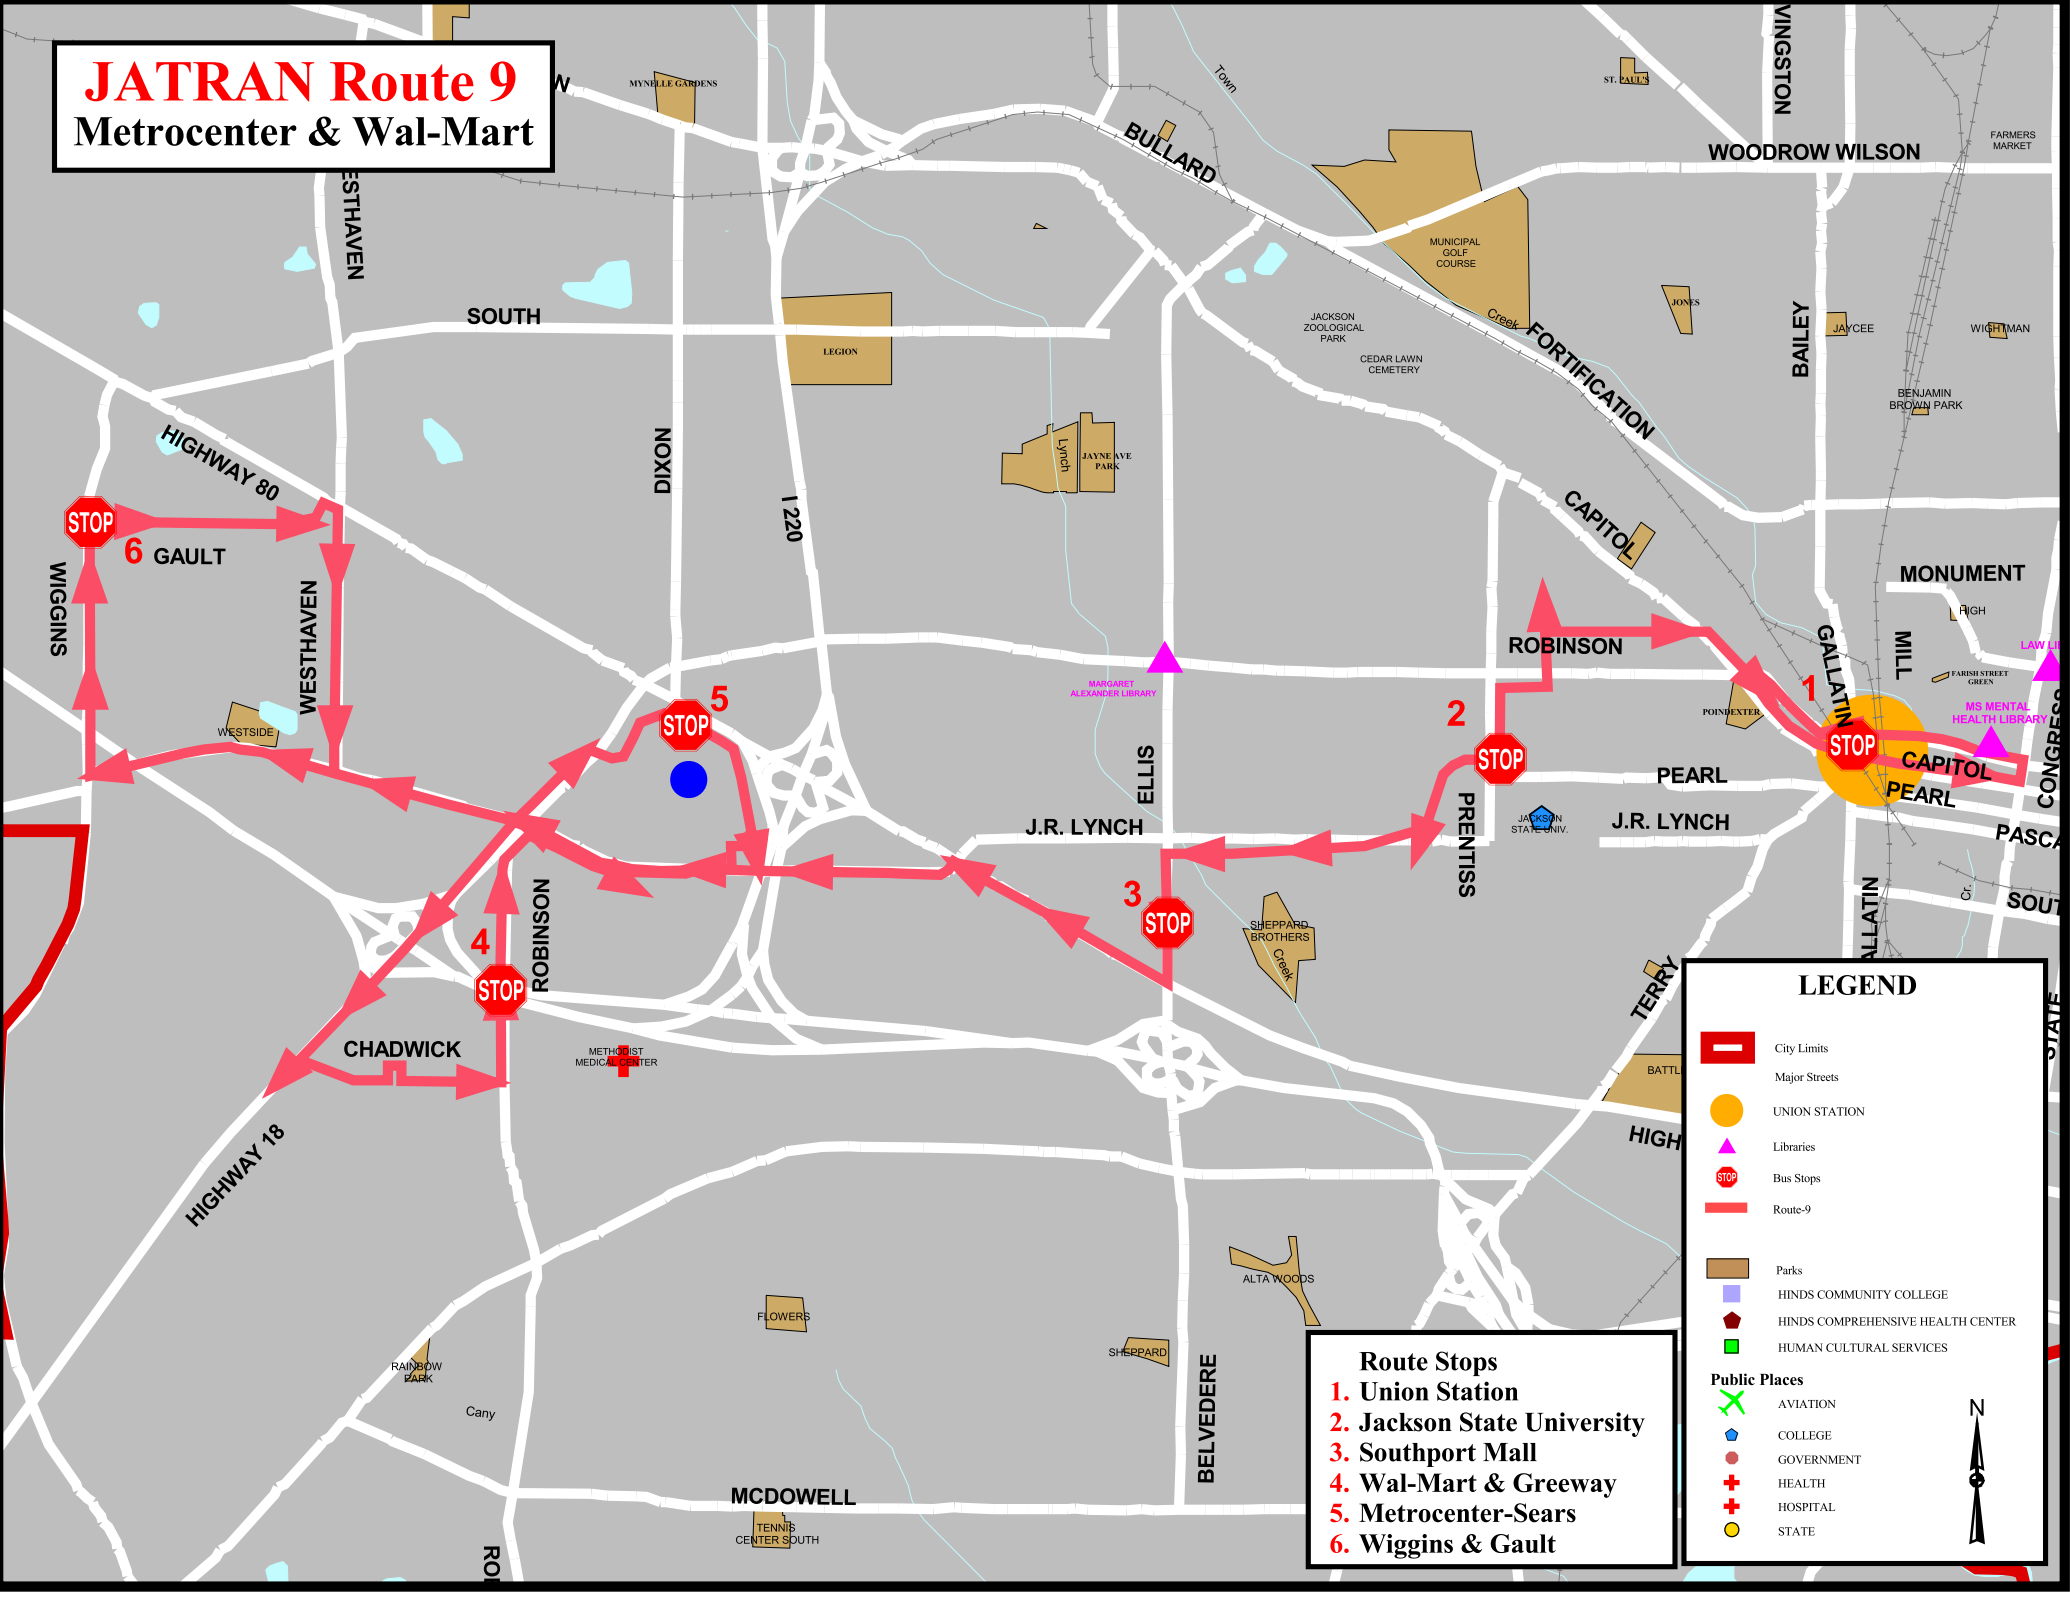

JATLAN Route 9 Metrocenter & Wal-Mart

- Route Stops**
1. Union Station
 2. Jackson State University
 3. Southport Mall
 4. Wal-Mart & Greeway
 5. Metrocenter-Sears
 6. Wiggins & Gault

LEGEND

- City Limits
- Major Streets
- UNION STATION
- Libraries
- Bus Stops
- Route-9
- Parks
- HINDS COMMUNITY COLLEGE
- HINDS COMPREHENSIVE HEALTH CENTER
- HUMAN CULTURAL SERVICES

Public Places

- AVIATION
- COLLEGE
- GOVERNMENT
- HEALTH
- HOSPITAL
- STATE