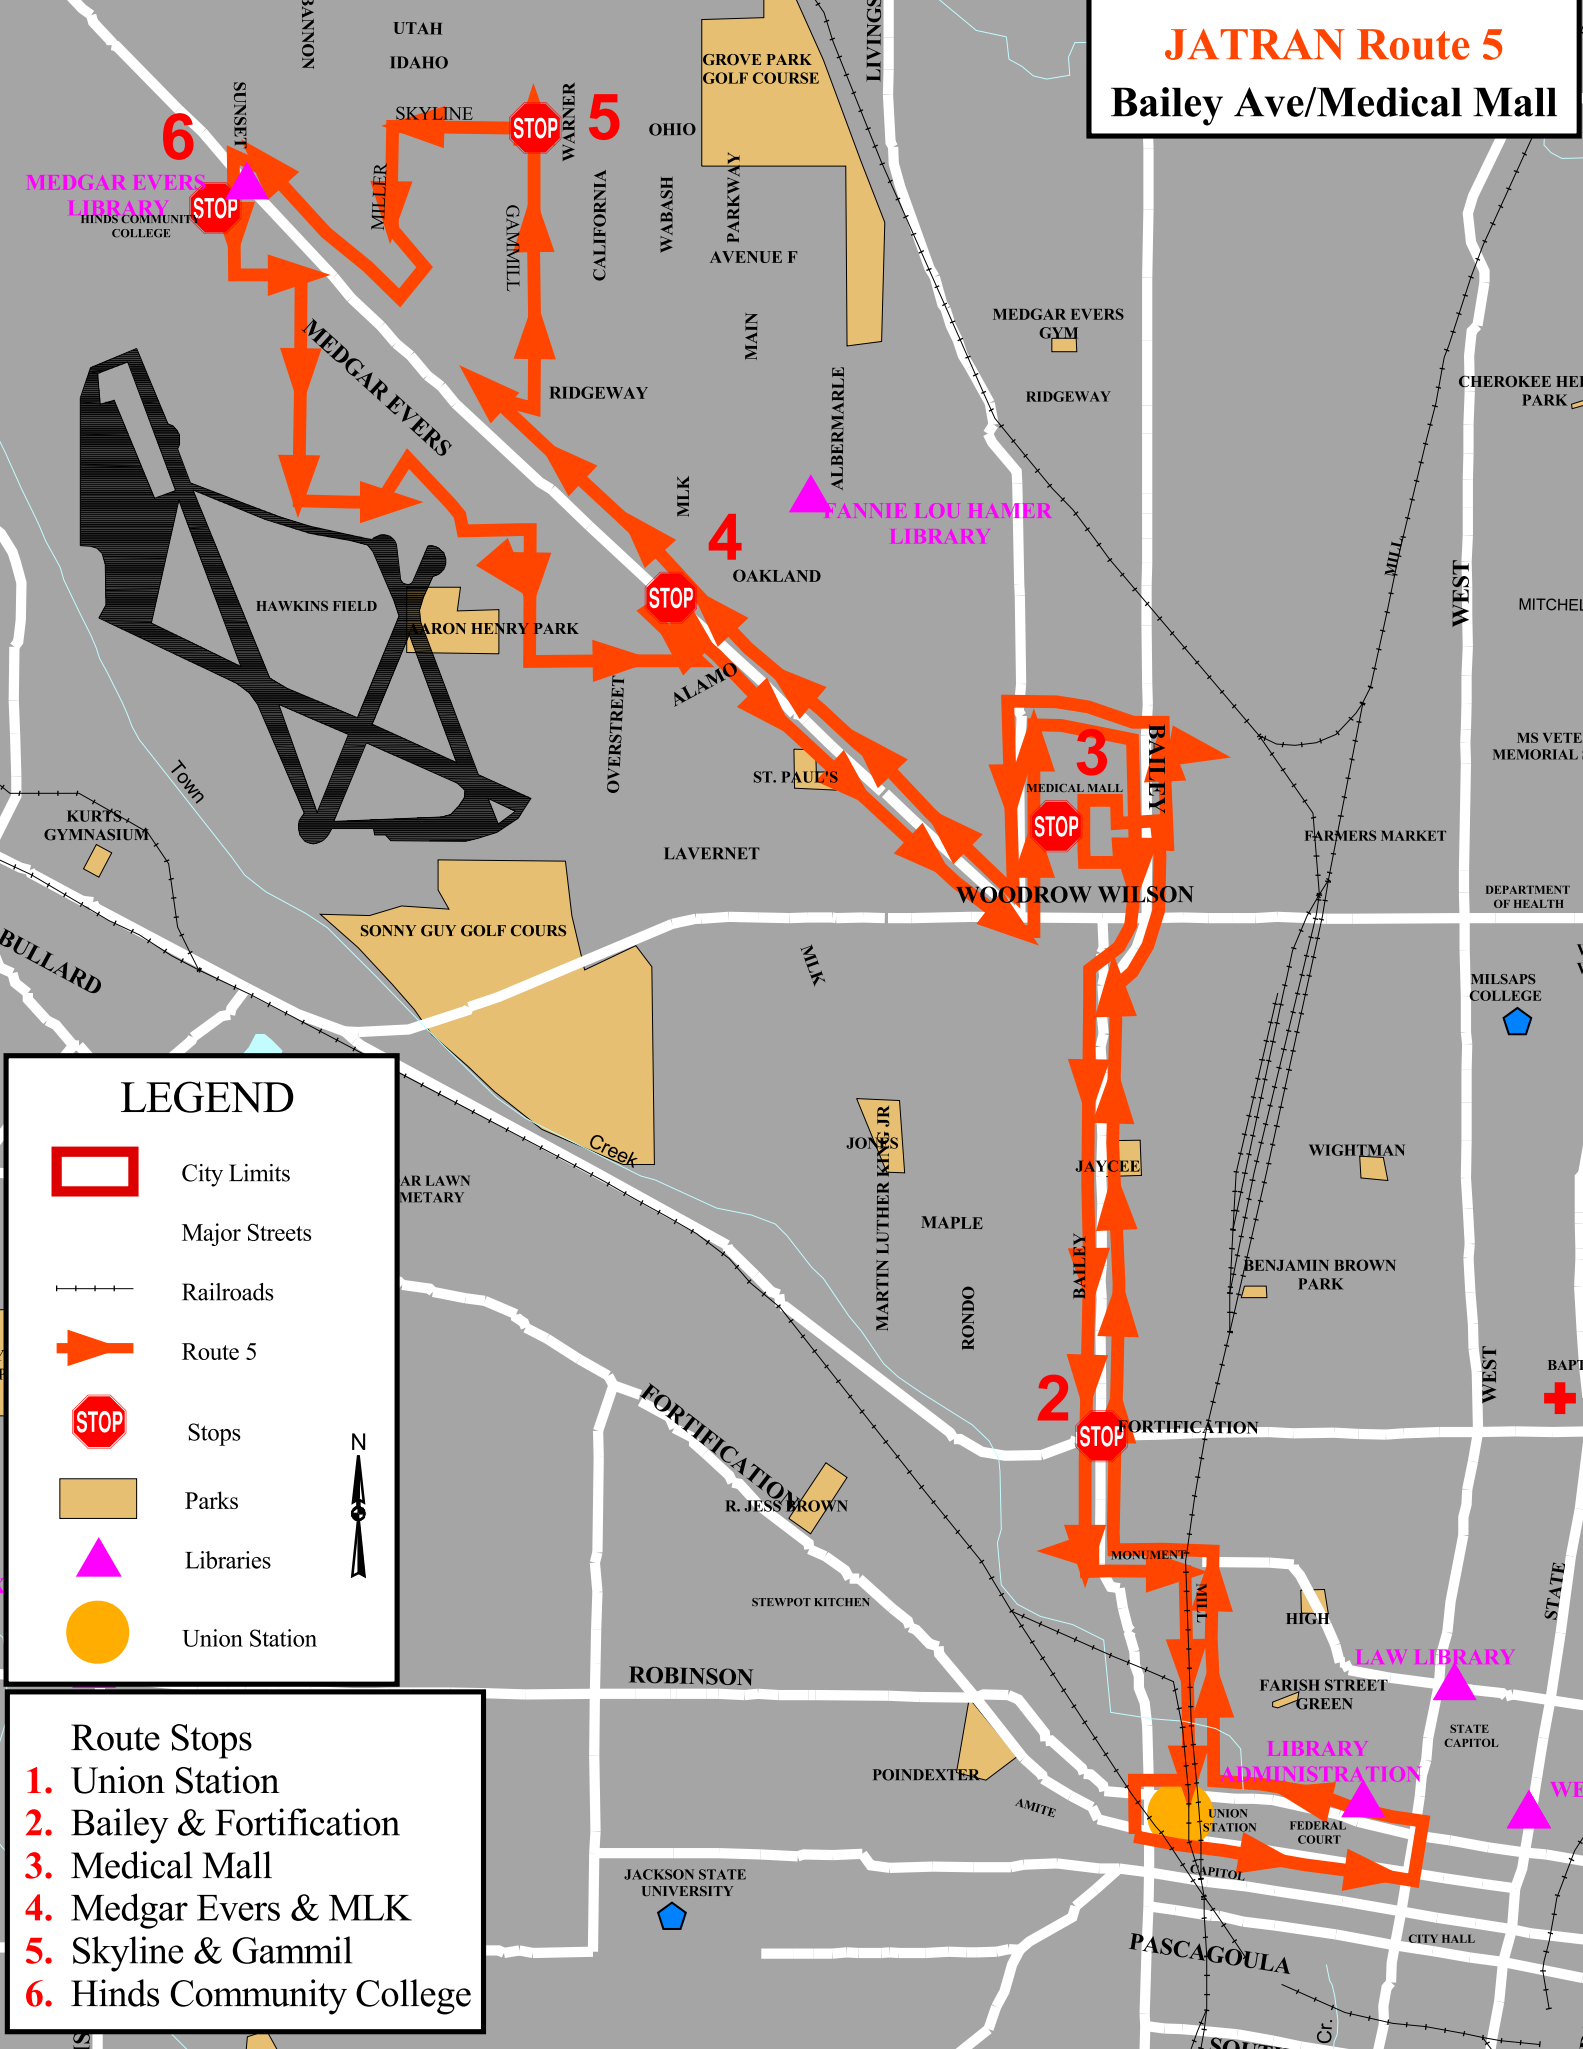

JATTRAN Route 5 Bailey Ave/Medical Mall

LEGEND

-  City Limits
-  Major Streets
-  Railroads
-  Route 5
-  Stops
-  Parks
-  Libraries
-  Union Station

N
↑
S

Route Stops

1. Union Station
2. Bailey & Fortification
3. Medical Mall
4. Medgar Evers & MLK
5. Skyline & Gammill
6. Hinds Community College