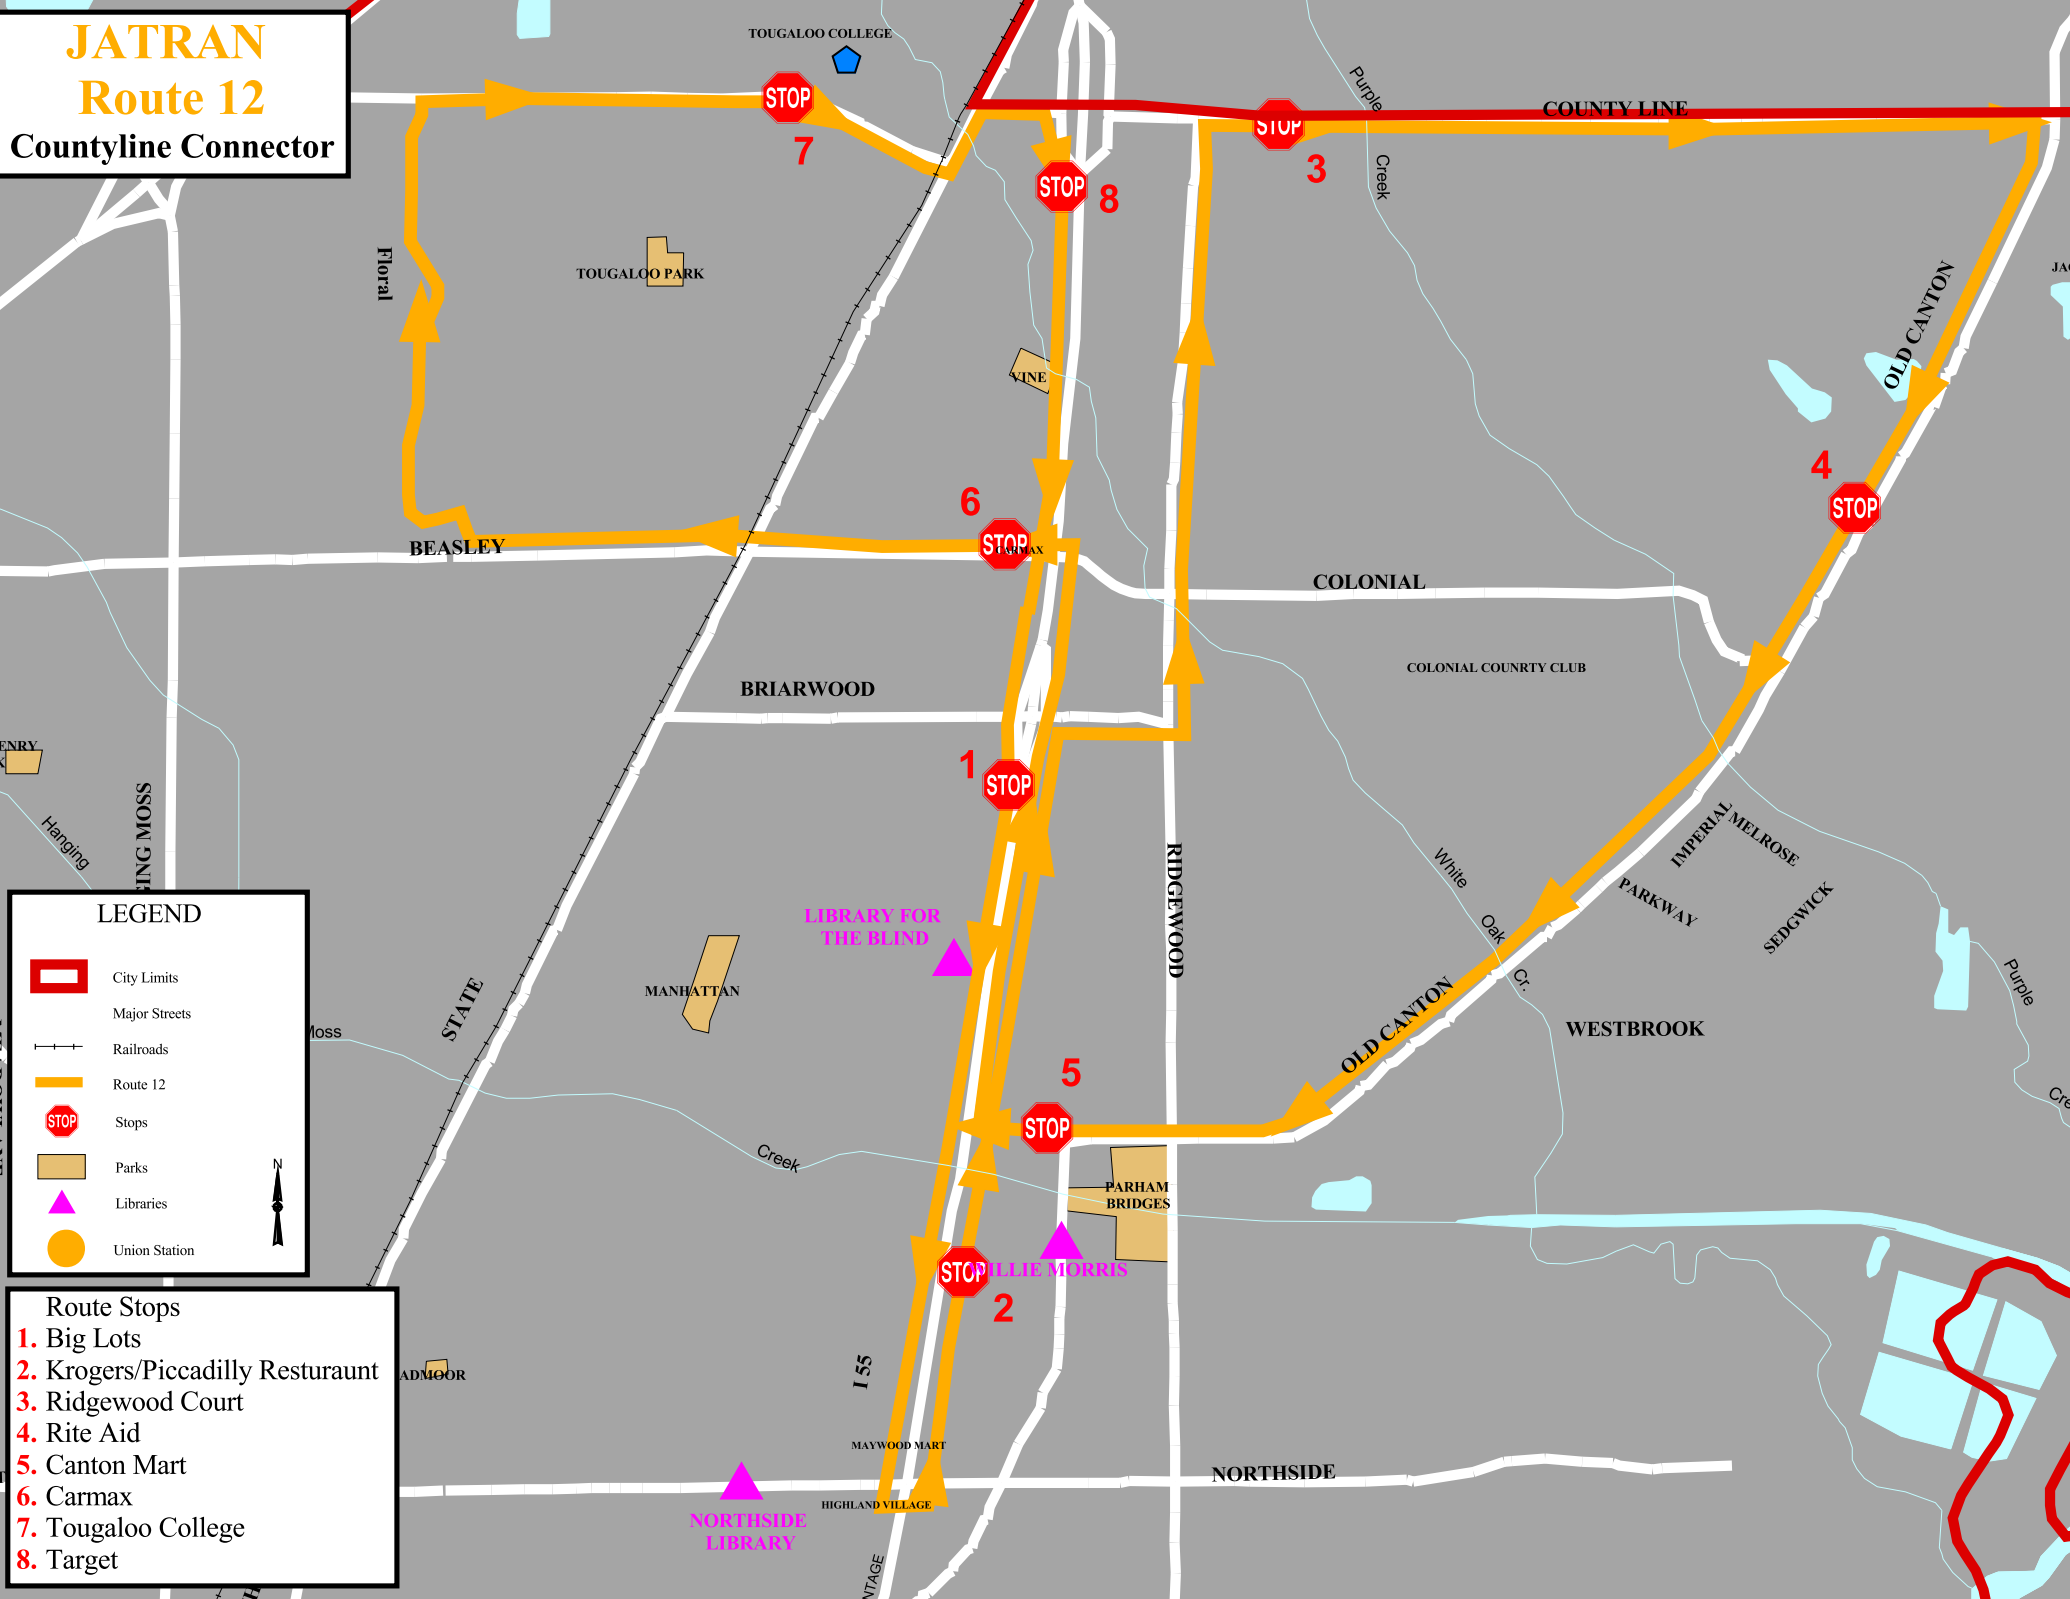

JATRAM Route 12

Countyline Connector

LEGEND

- City Limits
- Major Streets
- Railroads
- Route 12
- Stops
- Parks
- Libraries
- Union Station

- Route Stops**
1. Big Lots
 2. Krogers/Piccadilly Restauraent
 3. Ridgewood Court
 4. Rite Aid
 5. Canton Mart
 6. Carmax
 7. Tougaloo College
 8. Target