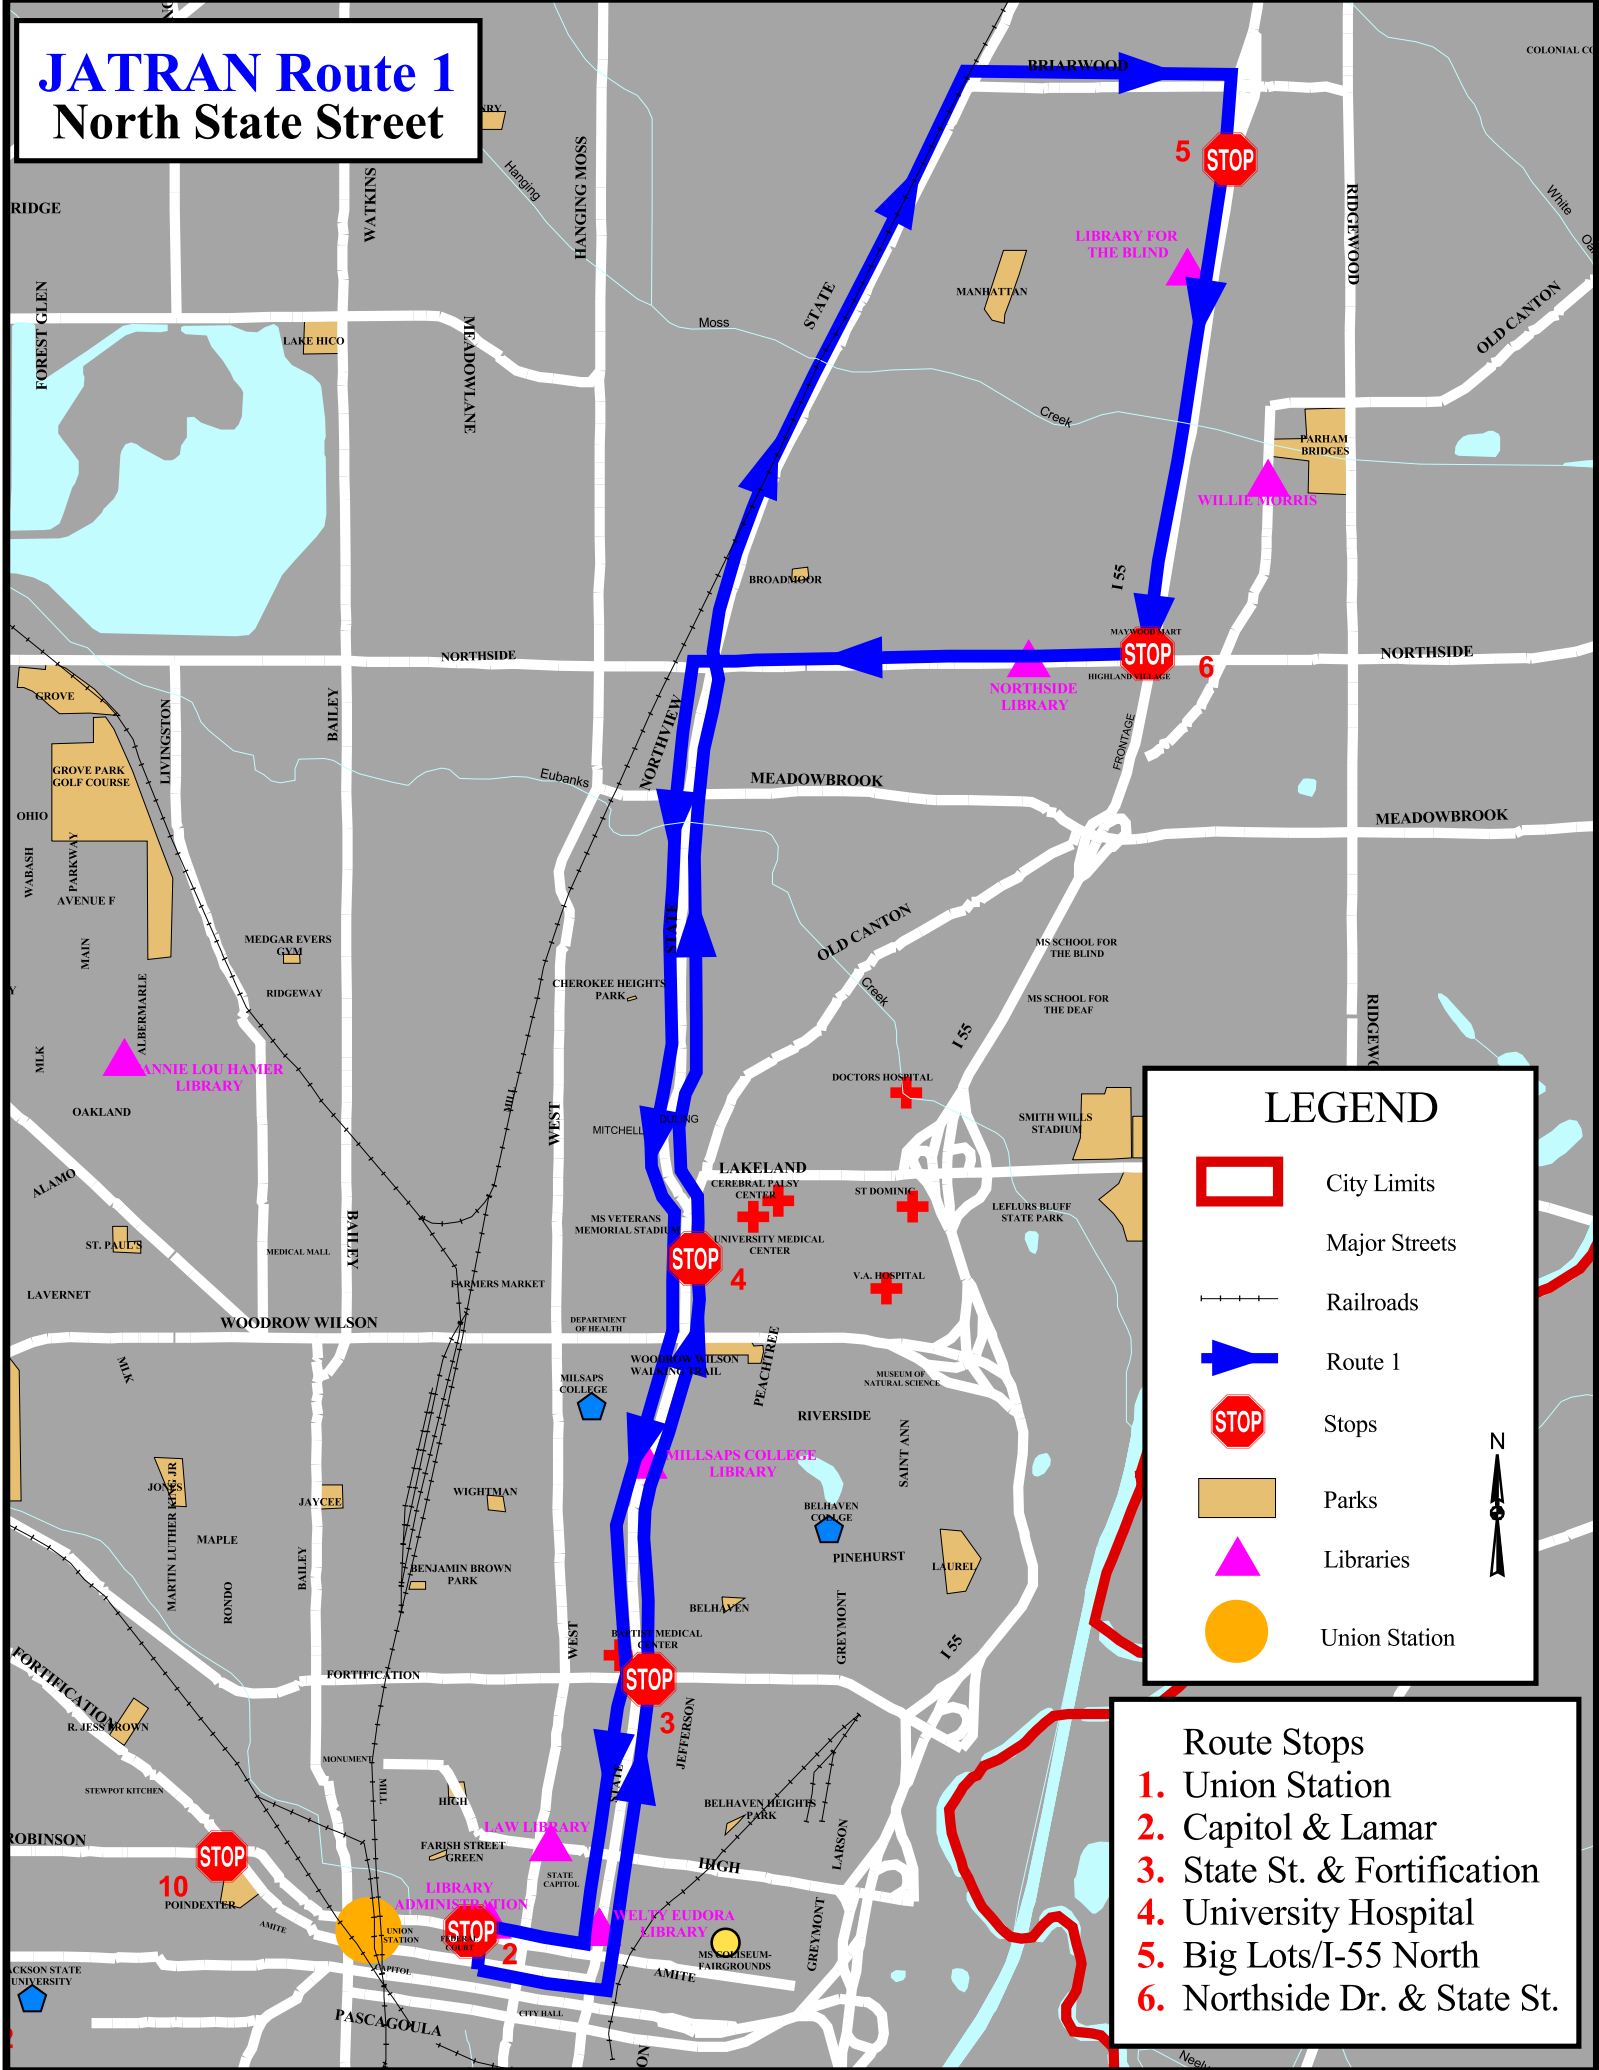

JATLAN Route 1 North State Street

LEGEND

-  City Limits
-  Major Streets
-  Railroads
-  Route 1
-  Stops
-  Parks
-  Libraries
-  Union Station

Route Stops

1. Union Station
2. Capitol & Lamar
3. State St. & Fortification
4. University Hospital
5. Big Lots/I-55 North
6. Northside Dr. & State St.