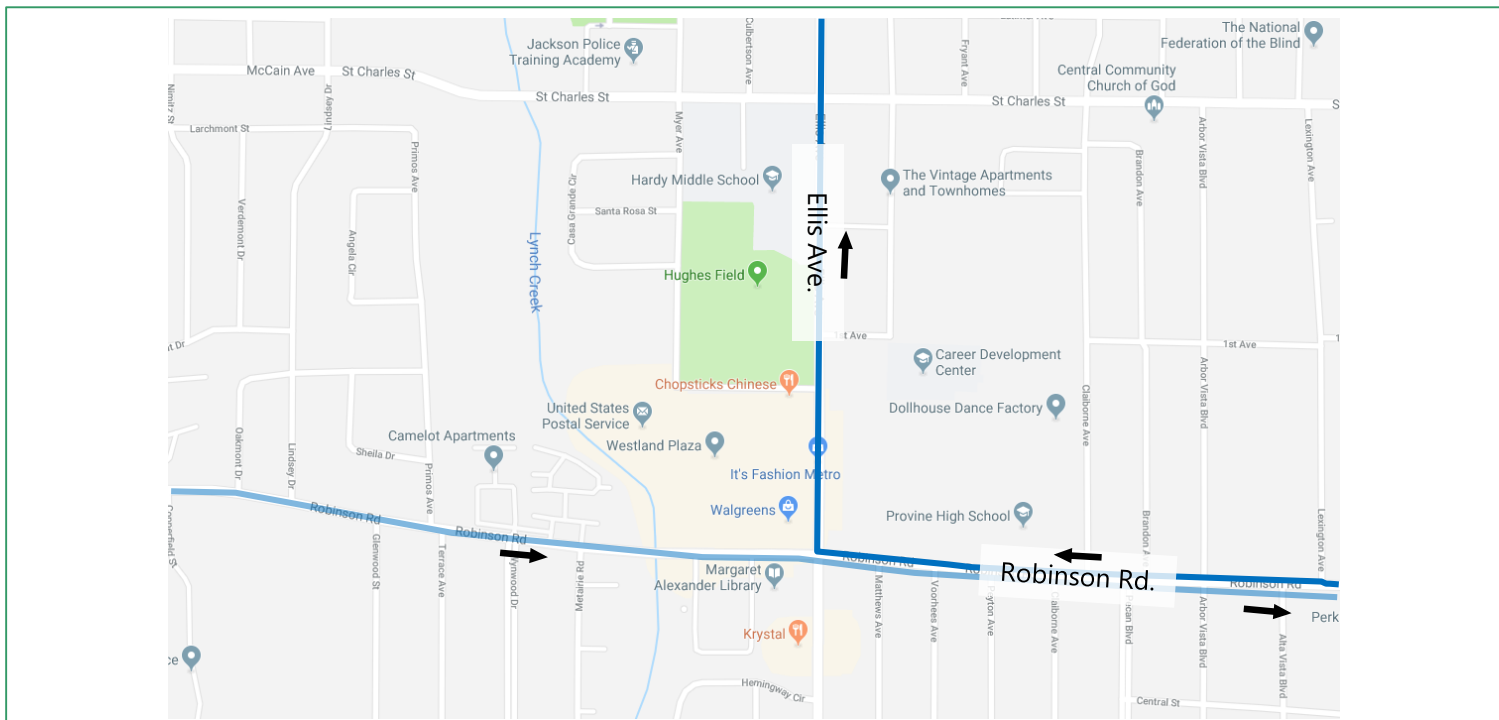

RIDER ALERT

REMOVAL DATE:
TBD

ROUTE 4R DETOUR
EFFECTIVE THURSDAY, JUNE 13, 2019

ROUTE # 4R OUTBOUND

Due to Road Conditions the Rt. #4R will be **removed** from Claiborne Ave. and **DETOURED** as follows.

Route #4R (outbound) will continue down Robinson Rd., **Right** on Ellis Ave., **Resuming** regular service.