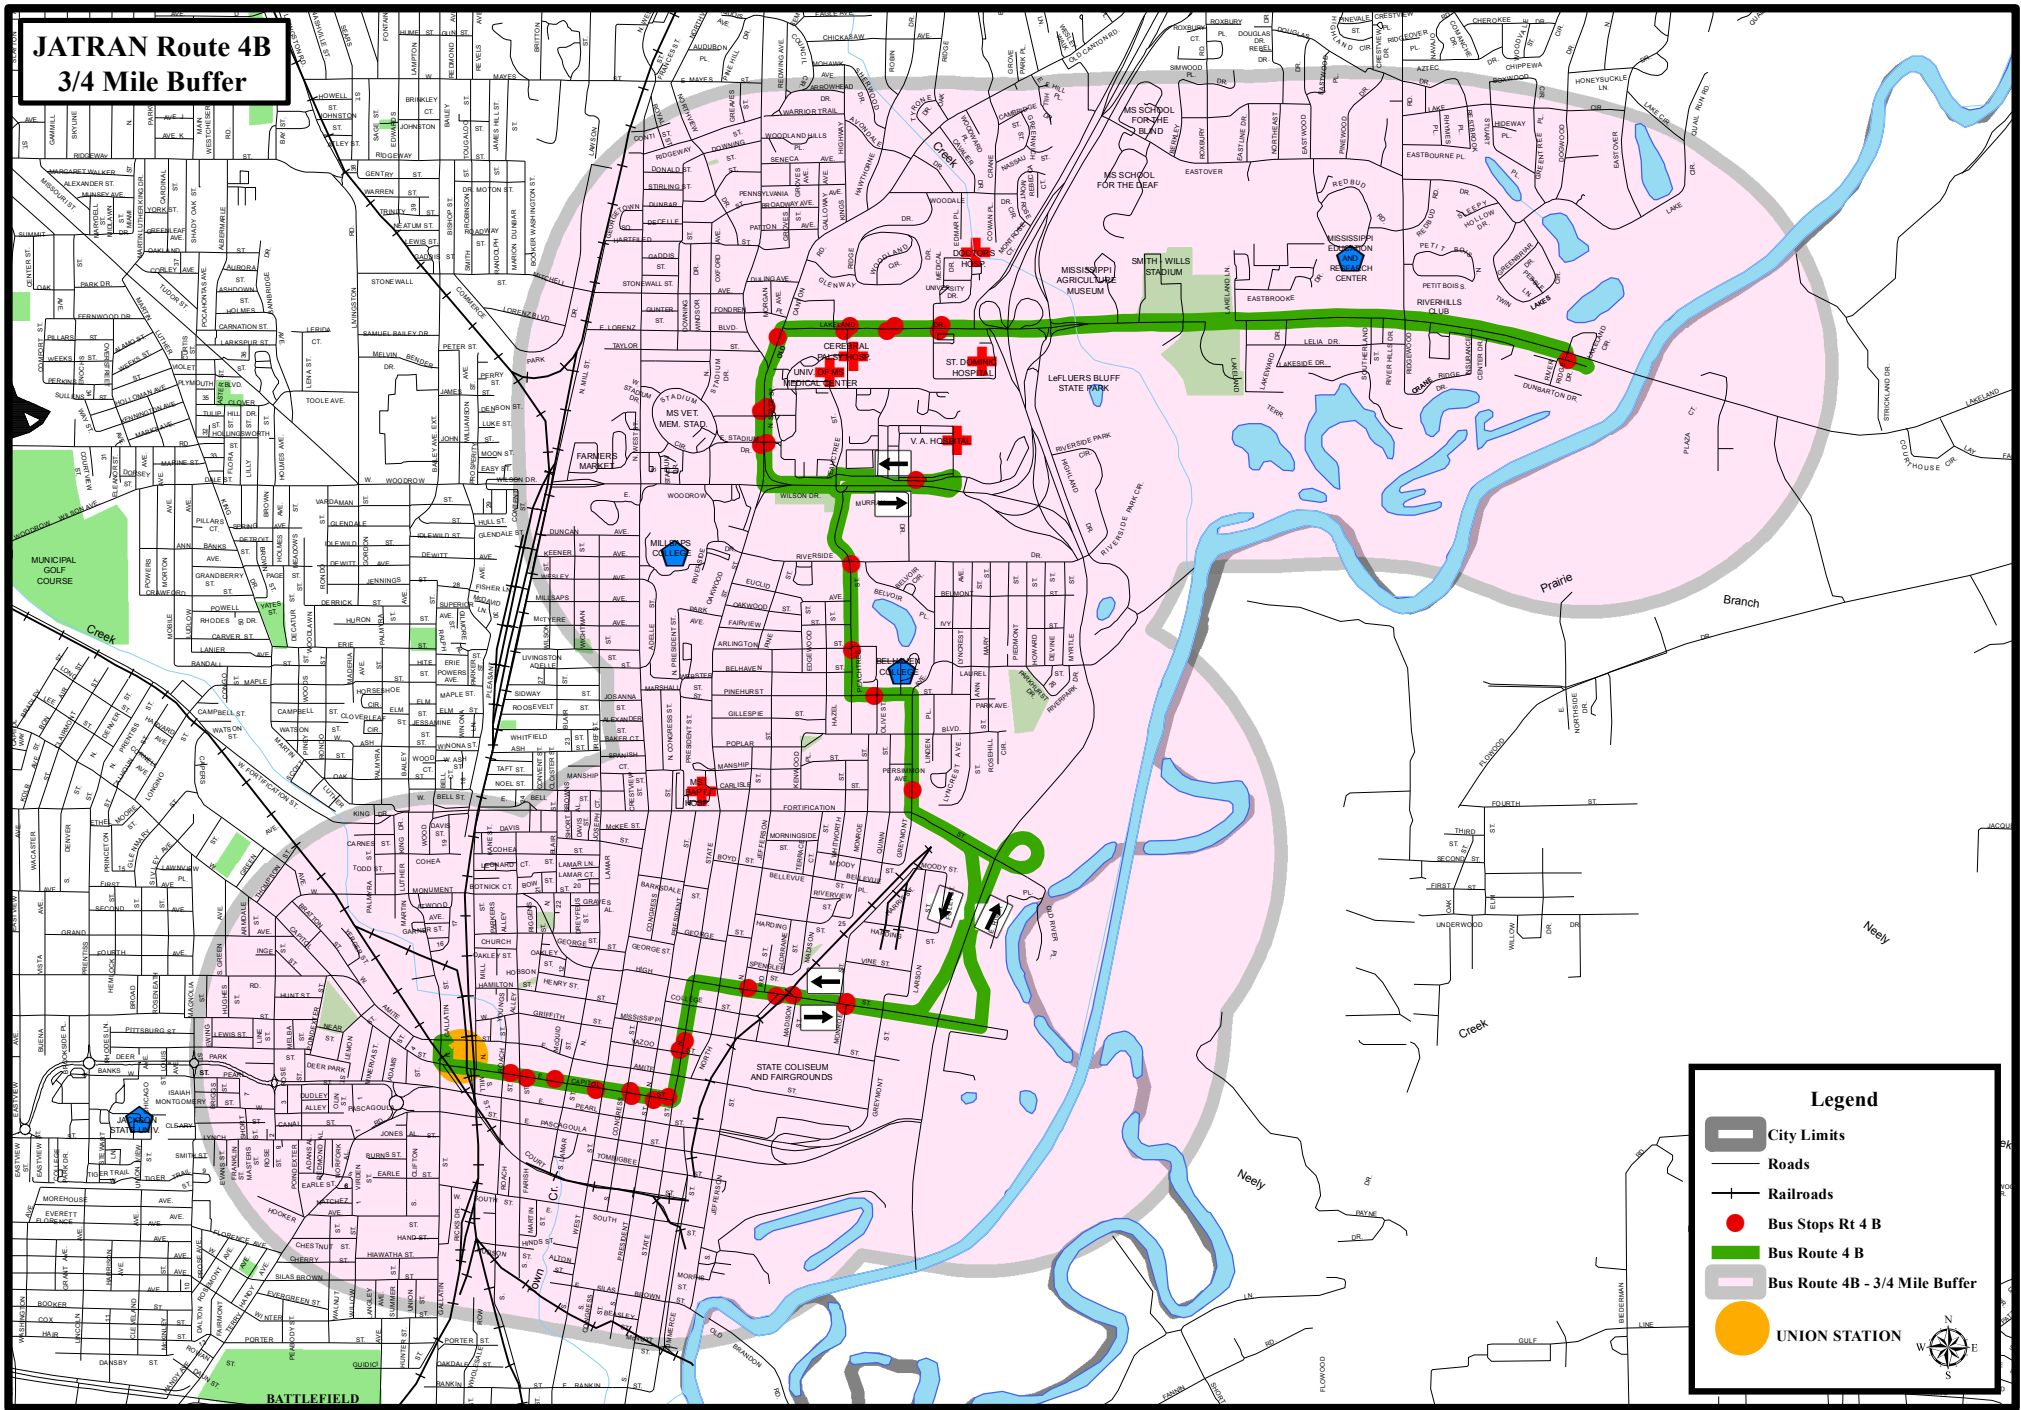

JATRAN Route 4B
3/4 Mile Buffer

Legend

-  City Limits
-  Roads
-  Railroads
-  Bus Stops Rt 4 B
-  Bus Route 4 B
-  Bus Route 4B - 3/4 Mile Buffer
-  UNION STATION

 N
 E
 S
 W